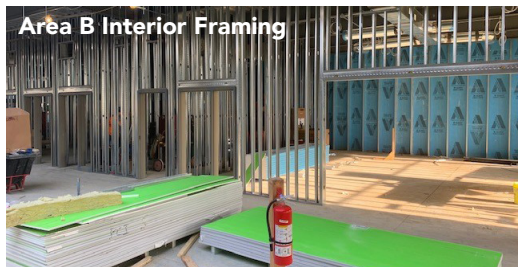

Area B Interior Framing